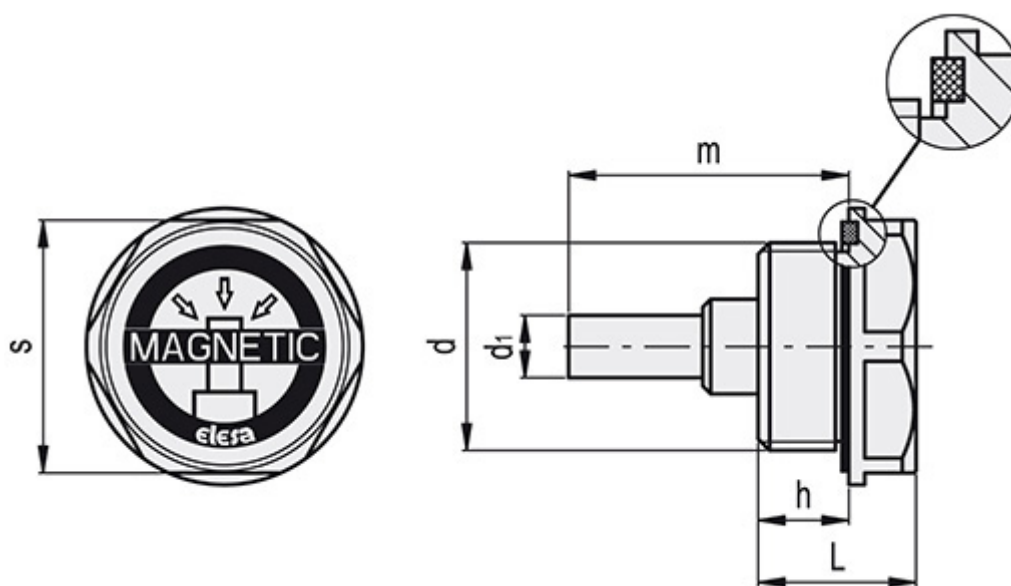

Data Sheet

Article number: 2311059733
Description: Elesa Magnetic plug
TMB-50-G 1 1/2

Measures

d1	= 8
e	= G 1 1/2
h	= 13
L	= 24
m	= 37
s	= 50
Weight	= 131